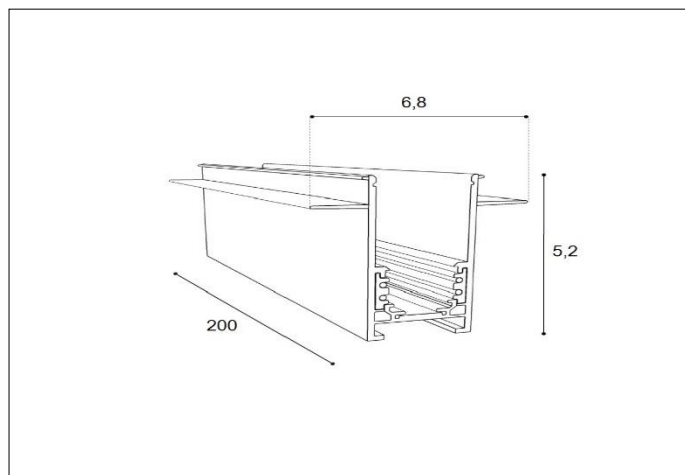

#### Dimensions height / width / length [cm]

Product	5,2 x 6,8 x 200
Mounting inlet:	3,8/0,9 x 2,7 x 200
Ceiling base:	N/A x N/A x N/A
Shades	N/A x N/A x N/A

#### Shipping info height / width / length [cm]

BOX 1:	5,2 x 200 x 7
BOX 2:	N/A x N/A x N/A
BOX 3:	N/A x N/A x N/A
Net weight [kg]	2,35
Gross weight [kg]	2,35

#### Product Specifications

Line	TECHNICAL
Type	Track
Type of track	Magnetic
Colour	Black
Material	Aluminium
Light source	N/A
Type of socket	N/A
Lumens	N/A
Kelvins	N/A
Beam angle	N/A
Dimmable	N/A
CCT	N/A
RGB	N/A
RA	N/A
App remote control	N/A
Remote control	N/A
Voltage	48V
Power	N/A
Switch location	N/A
Protection class	N/A
Tilt	N/A
Rotation	N/A